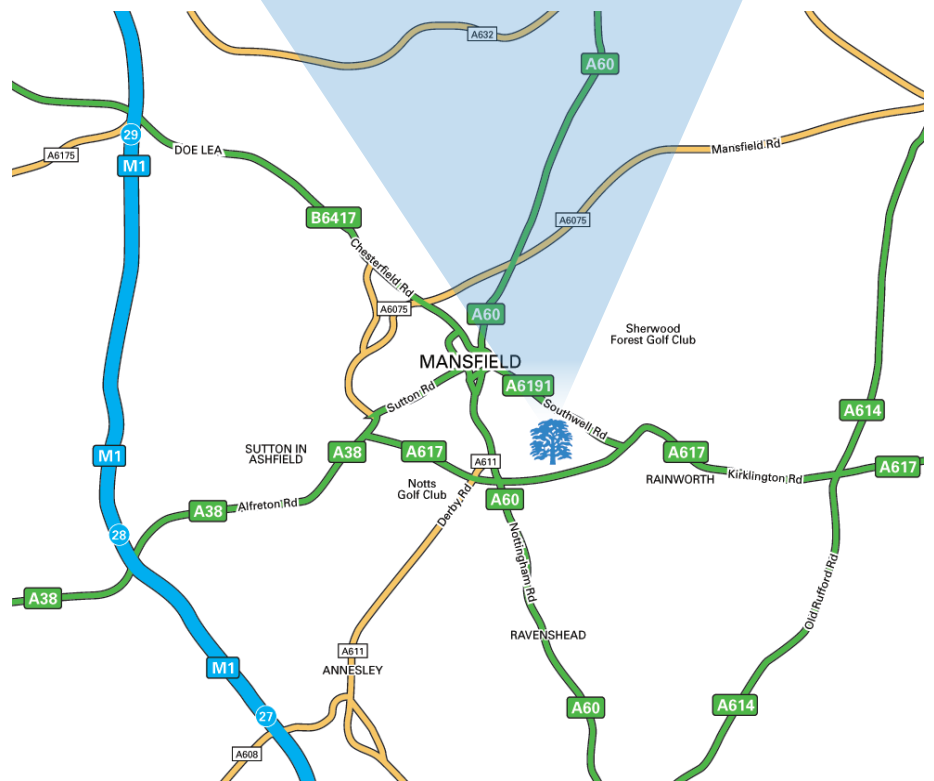

St Andrew's
HEALTHCARE

NOTTINGHAMSHIRE