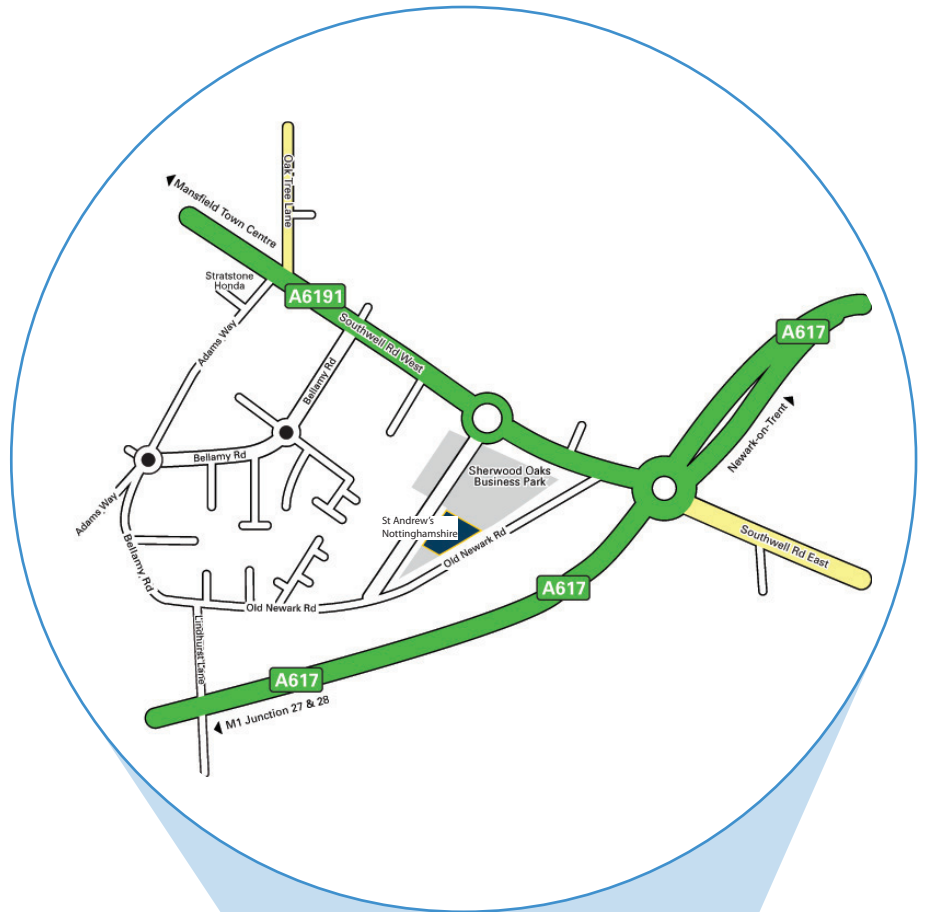

St Andrew's
HEALTHCARE

NOTTINGHAMSHIRE